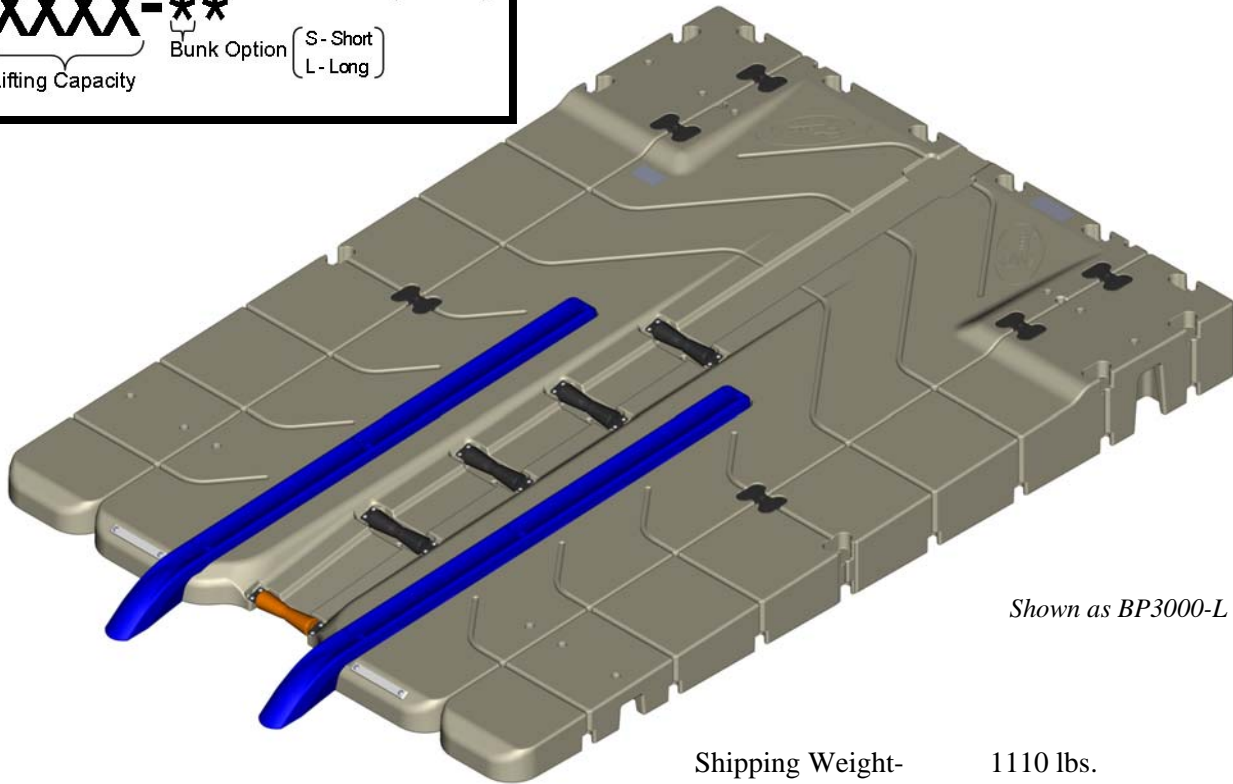

BP3000-L EZ BOATPORT 3000 PKG 10'X14' LONG BUNK
BP3000-S EZ BOATPORT 3000 PKG 10'X14' SHORT BUNK

Shown as BP3000-L