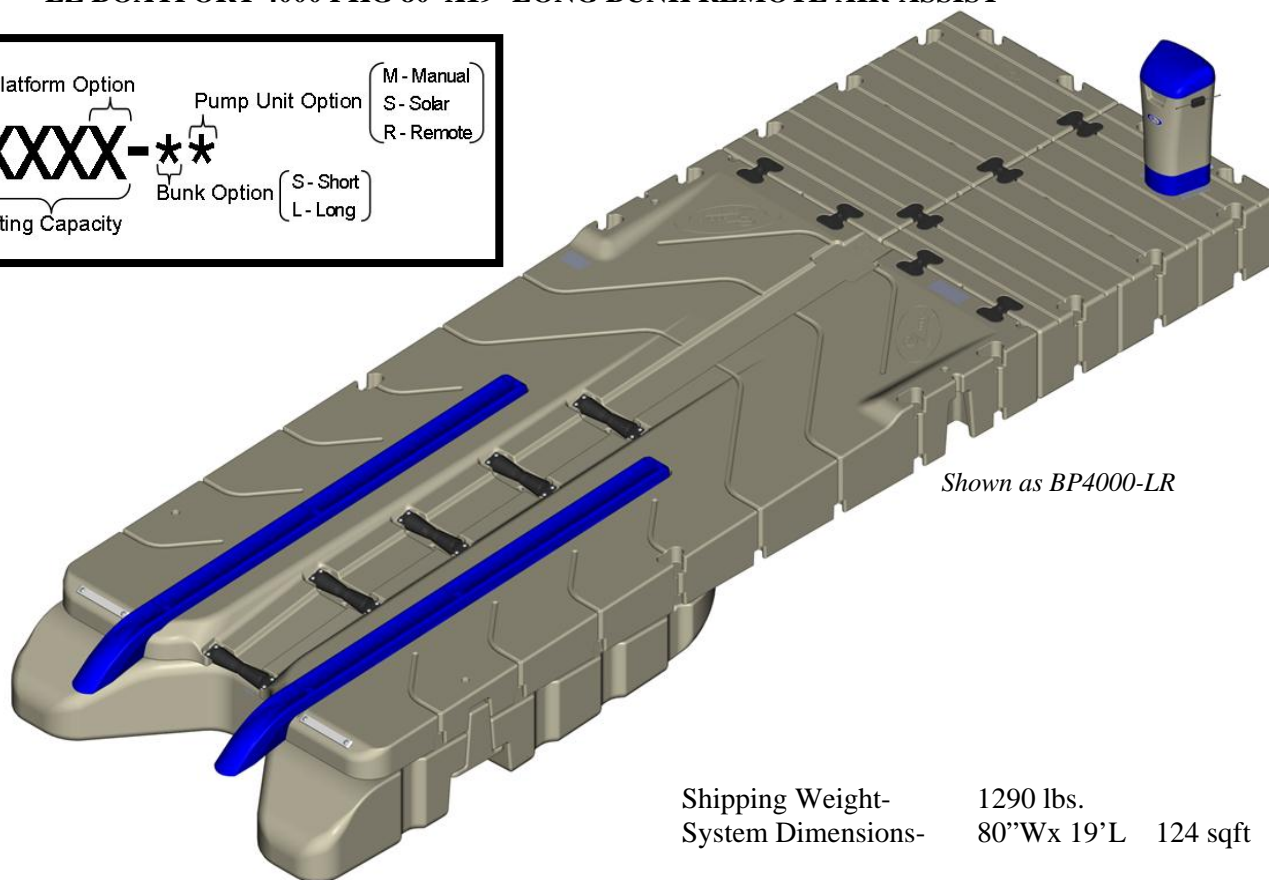

Shown as BP4000-LR

Shipping Weight- 1290 lbs.
System Dimensions- 80"Wx 19'L 124 sqft

- BP4000-*M EZ BOATPORT 4000 PKG 80"X19' (choice of bunk system) AIR-ASSIST
- BP4000-*S EZ BOATPORT 4000 PKG 80"X19' (choice of bunk system) SOLAR AIR-ASSIST
- BP4000-*R EZ BOATPORT 4000 PKG 80"X19' (choice of bunk system) REMOTE AIR-ASSIST

BOM

208015BL	the EZ Boat Port 80"x168"	1
208015FT	Float Tank, Air-Assist	1
208105	Connector, Kit of 2 Boat Port Poly T-Con	1
204060	Dock Section 40"x60"	2
301100	Coupler Set w/Composite Hardware	7
250050-BK	Keel Roller, Assembly w/HDW Black	3
600041 or 600042 or 600043	Choice of Air-Assist Pump, w/Hose Kit	1
208101 or 208102	Choice of Bunk System pair	1

BP4000-SM or BP4000-LM

BP4000-SS or BP4000-LS (Solar Kit)

BP4000-SR or BP4000-LR (Remote Kit)

EZ Dock Inc. 878 Highway 60 • Monett, MO 65708 • 888-654-8168 • fax: 417-235-2232 • www.ez-dock.com