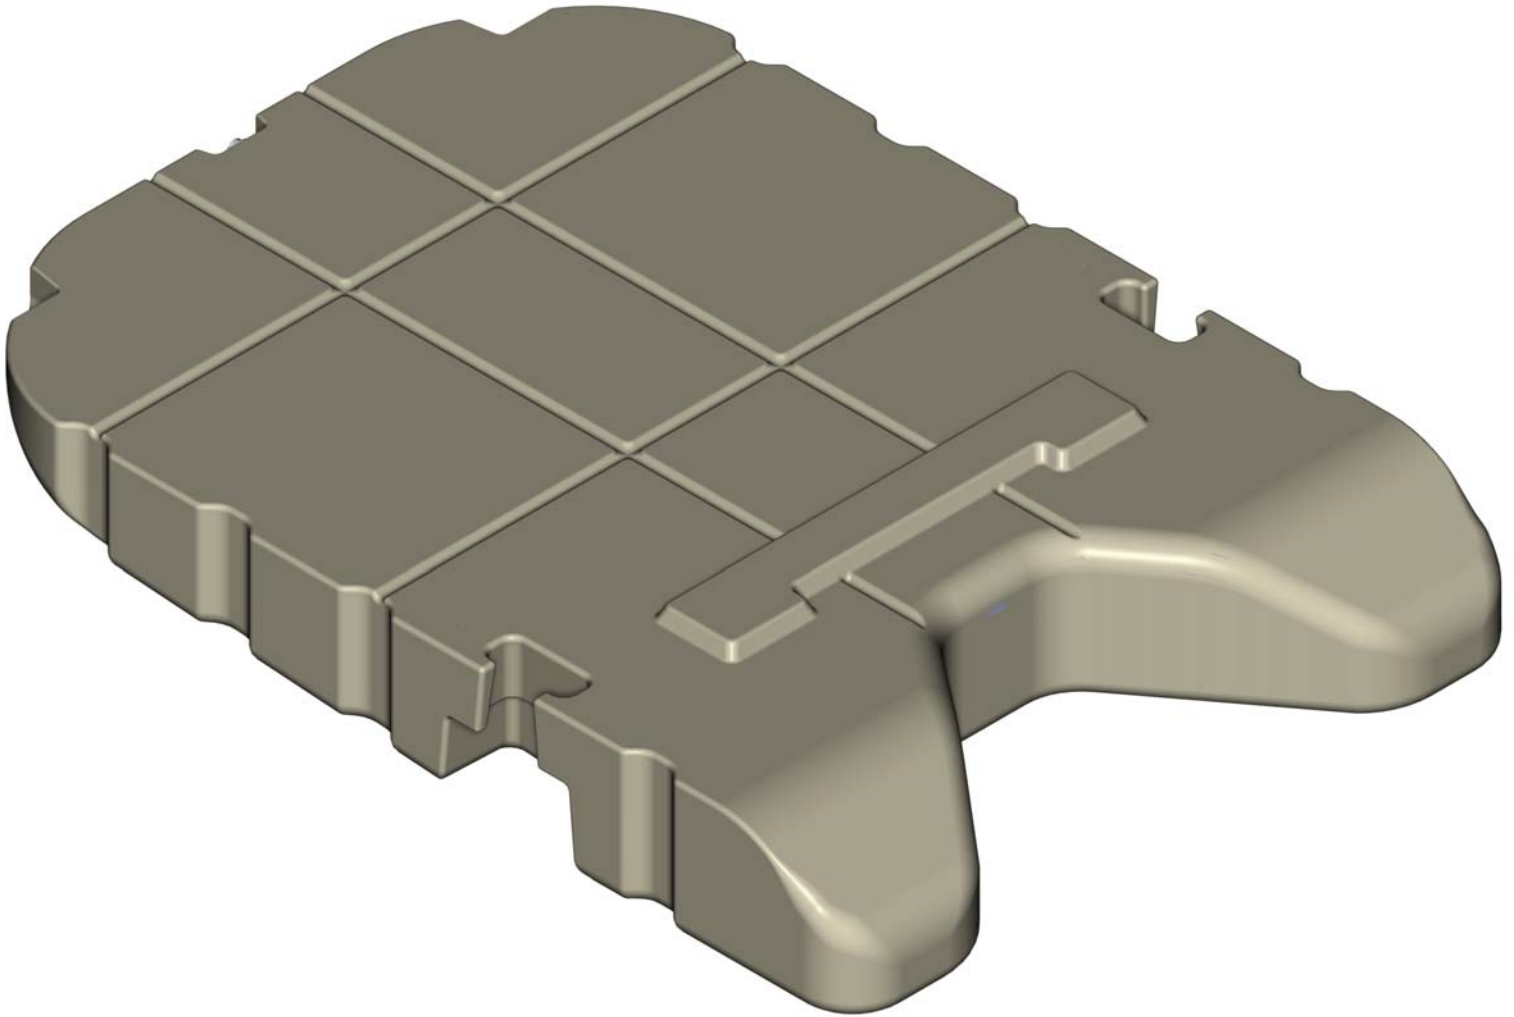

The EZ BoatPort Float Tank can be added to the EZ BoatPort, allowing it to increase the flotation capacity up to 4000 pounds. The combination of two Side Extension and a Float Tank added to a EZ BoatPort will allow up to a 5000 pound watercraft to be ported (depending on the weight distribution). This will more than double the weight of the watercraft that can be added to the EZ BoatPort.

Product Announcement

208015EX EXTENSION, EZ BoatPort SIDE KIT

Shipping Weight- 140 lbs.
Part Dimensions- 19.5"W x 164"L x 15" H
Floatation Capacity- 500 lbs

The EZ BoatPort Side Extension can be added to one or both sides of the EZ BoatPort, making the lift either 100" (with one Side Extension) or 120" wide (with a Side Extension on each side). Each Side Extension has a flotation capacity of 500 pounds. This will allow for a larger platform that will provide more area for wider boats, additional walking surface, increased flotation capacity and added versatility for a wider array of installations/applications.