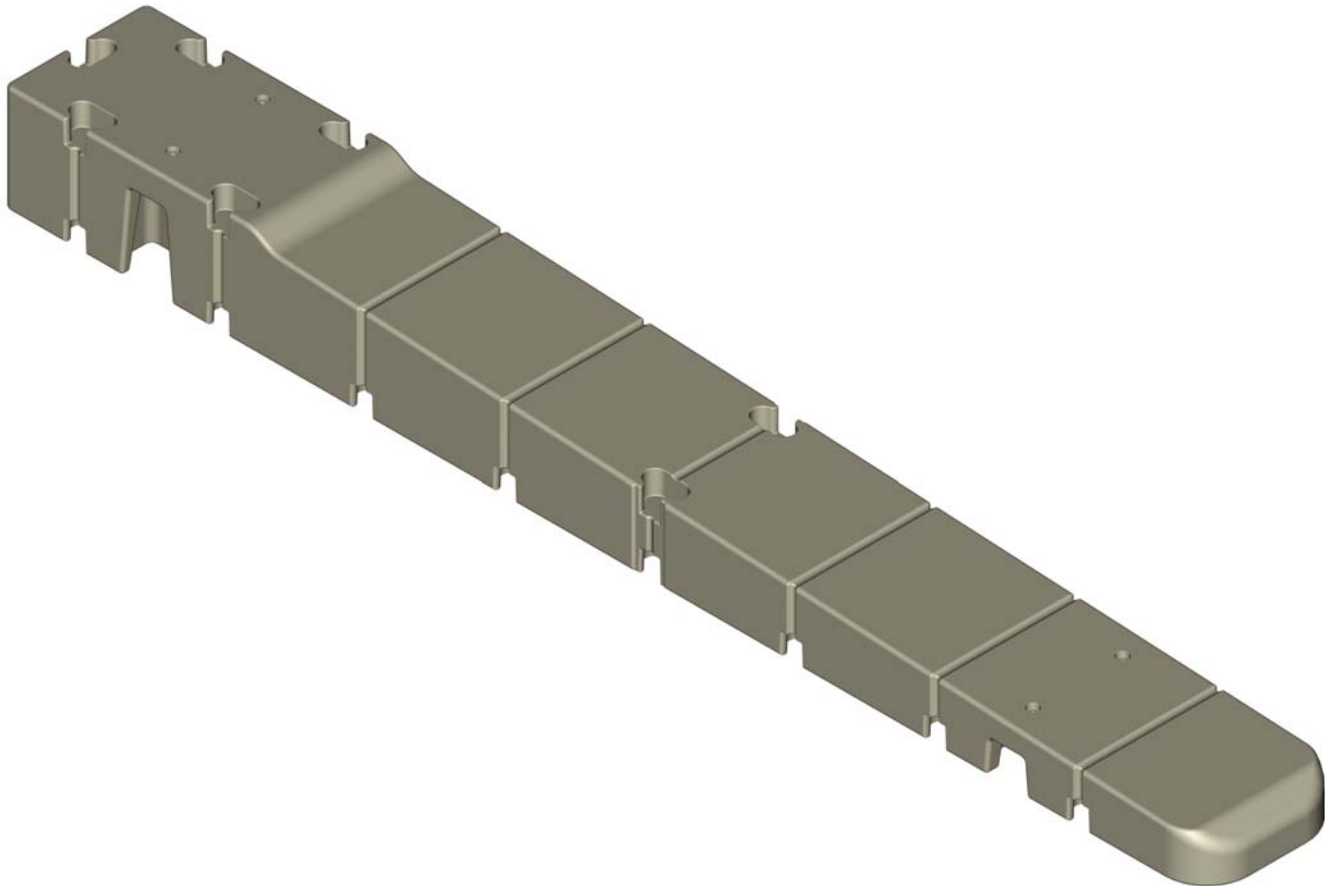

The EZ BoatPort Float Tank can be added to the EZ BoatPort, allowing it to increase the flotation capacity up to 4000 pounds. The combination of two Side Extension and a Float Tank added to a EZ BoatPort will allow up to a 5000 pound watercraft to be ported (depending on the weight distribution). This will more than double the weight of the watercraft that can be added to the EZ BoatPort.

Product Announcement

208015EX EXTENSION, EZ BoatPort SIDE KIT

Shipping Weight- 140 lbs.
Part Dimensions- 19.5"W x 164"L x 15" H
Floatation Capacity- 500 lbs

The EZ BoatPort Side Extension can be added to one or both sides of the EZ BoatPort, making the lift either 100" (with one Side Extension) or 120" wide (with a Side Extension on each side). Each Side Extension has a flotation capacity of 500 pounds. This will allow for a larger platform that will provide more area for wider boats, additional walking surface, increased flotation capacity and added versatility for a wider array of installations/applications.

The H-Connector Kit for the EZ BoatPort is designed to attach the Side Extension to the EZ BoatPort. It also replaces the T-Connector when a Float Tank and Side Extension are used in conjunction. This kit comes with an H-Insert, coupler sets and all hardware needed for proper installation of one EZ BoatPort Side Extension.

The T-Connector Kit for the EZ BoatPort is designed to attach the Float Tank securely to the bottom of the EZ BoatPort. This kit comes with a pair of T-Inserts and all hardware needed for proper installation of one EZ BoatPort Float Tank.