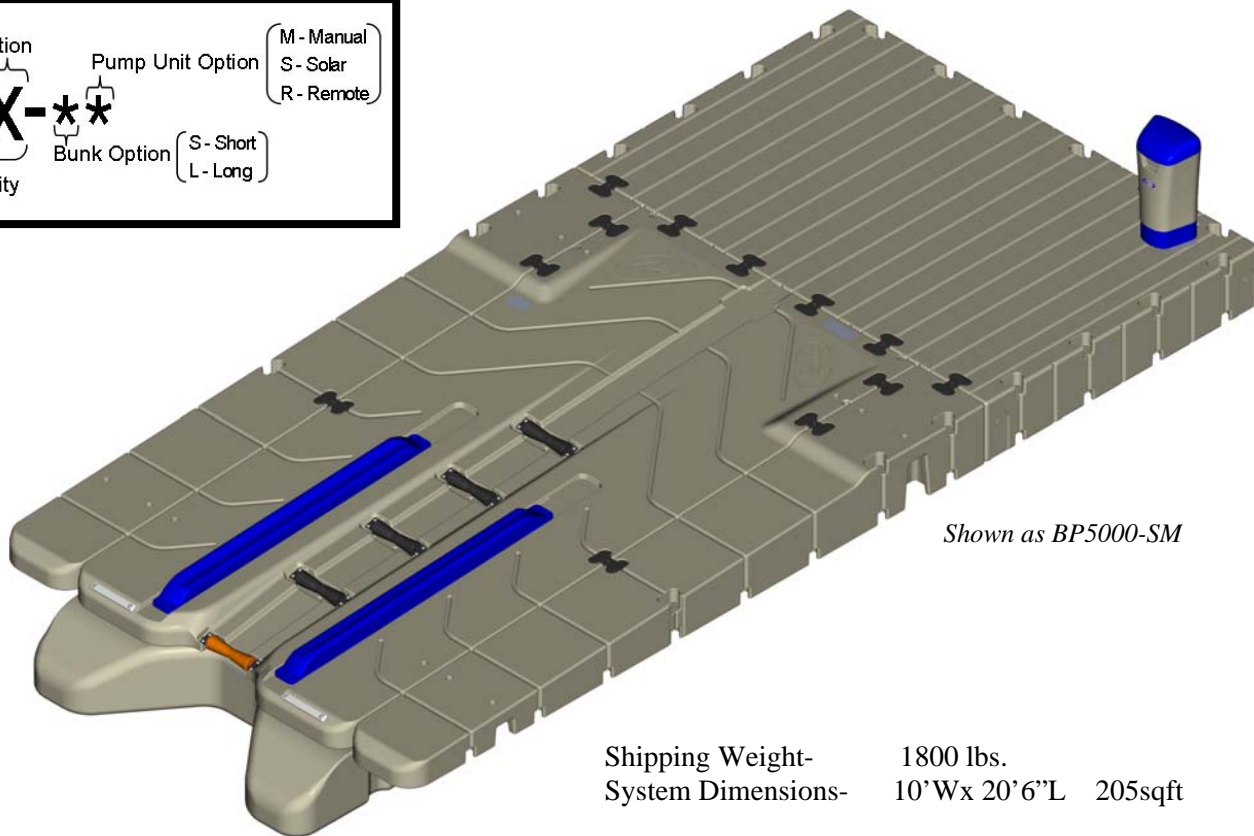

The T-Connector Kit for the EZ BoatPort is designed to attach the Float Tank securely to the bottom of the EZ BoatPort. This kit comes with a pair of T-Inserts and all hardware needed for proper installation of one EZ BoatPort Float Tank.

- BP5000-SM EZ BOATPORT 5000 PKG 10'X20'6" SHORT BUNK AIR-ASSIST
- BP5000-SS EZ BOATPORT 5000 PKG 10'X20'6" SHORT BUNK SOLAR AIR-ASSIST
- BP5000-SR EZ BOATPORT 5000 PKG 10'X20'6" SHORT BUNK REMOTE AIR-ASSIST
- BP5000-LM EZ BOATPORT 5000 PKG 10'X20'6" LONG BUNK AIR-ASSIST
- BP5000-LS EZ BOATPORT 5000 PKG 10'X20'6" LONG BUNK SOLAR AIR-ASSIST
- BP5000-LR EZ BOATPORT 5000 PKG 10'X20'6" LONG BUNK REMOTE AIR-ASSIST