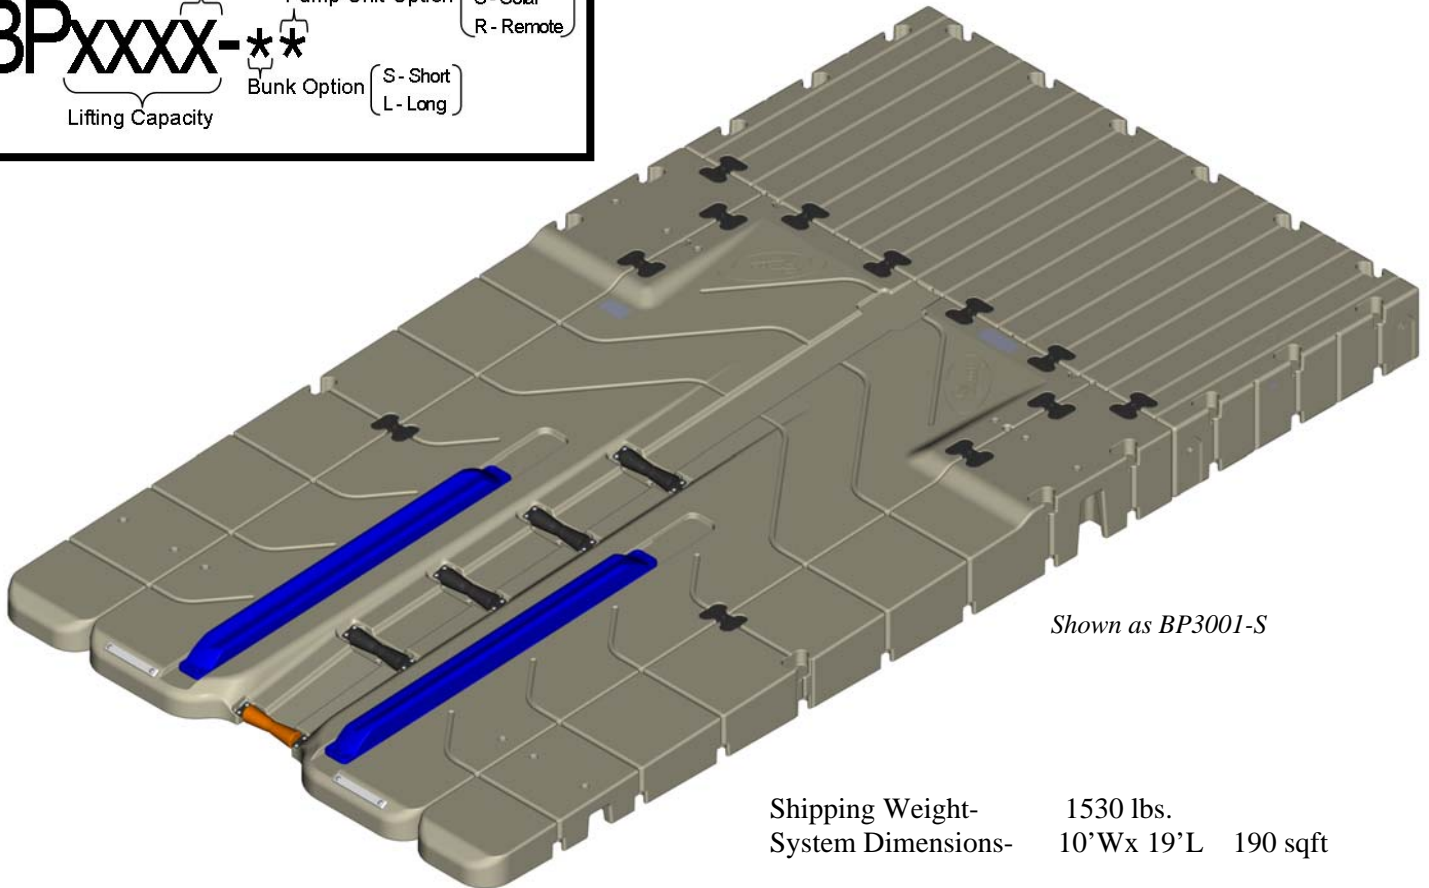

The EZ BoatPort Float Tank can be added to the EZ BoatPort, allowing it to increase the flotation capacity up to 4000 pounds. The combination of two Side Extension and a Float Tank added to a EZ BoatPort will allow up to a 5000 pound watercraft to be ported (depending on the weight distribution). This will more than double the weight of the watercraft that can be added to the EZ BoatPort.

Product Announcement

208015EX EXTENSION, EZ BoatPort SIDE KIT

Shipping Weight- 140 lbs.
Part Dimensions- 19.5"W x 164"L x 15" H
Floatation Capacity- 500 lbs

The EZ BoatPort Side Extension can be added to one or both sides of the EZ BoatPort, making the lift either 100" (with one Side Extension) or 120" wide (with a Side Extension on each side). Each Side Extension has a flotation capacity of 500 pounds. This will allow for a larger platform that will provide more area for wider boats, additional walking surface, increased flotation capacity and added versatility for a wider array of installations/applications.

Shown as BP3000-L

Shipping Weight- 1110 lbs.
 System Dimensions- 10'Wx 14'L 140 sqft

BP3000-L EZ BOATPORT 3000 PKG 10'X14' LONG BUNK
BP3000-S EZ BOATPORT 3000 PKG 10'X14' SHORT BUNK

BOM

208015BL	the EZ Boat Port 80"x168"	1
208015EX	Extension Side for Boat Port	2
208104	Connector, Boat Port Poly H-Con	2
250050-BK	Keel Roller, Assembly w'HDW Black	3
208101 or 208102	Choice of Bunk System pair	1

Note: For watercraft in excess of 3000 lbs. the EZ BoatPort side extensions must be used in pairs to ensure proper weight and balance.

BP3000-L or BP3000-S

Product Announcement

BP3001-L EZ BOATPORT 3000 PKG 10'X19' LONG BUNK
 BP3001-S EZ BOATPORT 3000 PKG 10'X19' SHORT BUNK