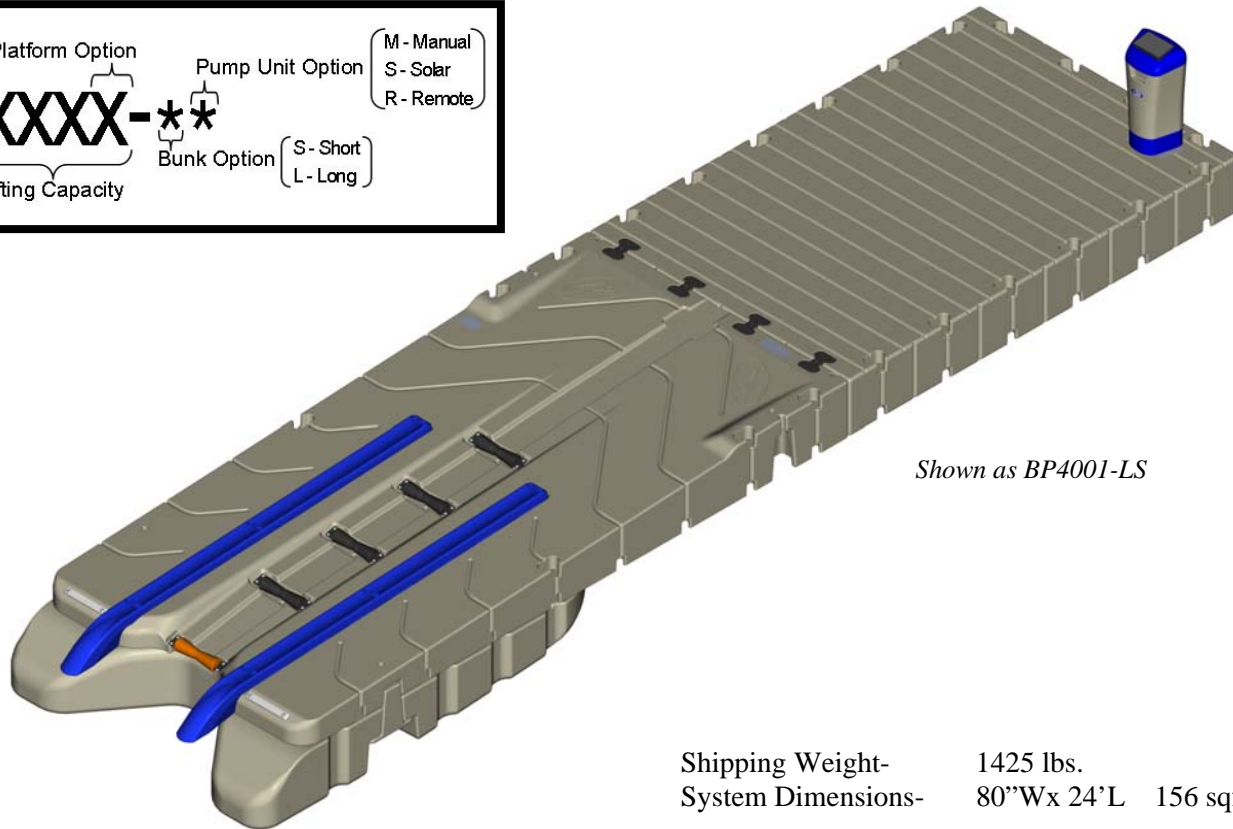

Shown as BP4001-LS

Shipping Weight- 1425 lbs.
System Dimensions- 80"Wx 24'L 156 sqft

- BP4001-*M EZ BOATPORT 4000 PKG 80"X24' (choice of bunk system) AIR-ASSIST
- BP4001-*S EZ BOATPORT 4000 PKG 80"X24' (choice of bunk system) SOLAR AIR-ASSIST
- BP4001-*R EZ BOATPORT 4000 PKG 80"X24' (choice of bunk system) REMOTE AIR-ASSIST

BOM

208015BL	the EZ Boat Port 80"x168"	1
208015FT	Float Tank, Air-Assist	1
208105	Connector, Kit of 2 Boat Port Poly T-Con	1
208010	Dock Section 80"x120"	1
301100	Coupler Set w/Composite Hardware	4
250050-BK	Keel Roller, Assembly w'HDW Black	3
600041 or 600042 or 600043	Choice of Air-Assist Pump, w/Hose Kit	1
208101 or 208102	Choice of Bunk System pair	1

BP4001-SM or BP4001-LM

BP4001-SS or BP4001-LS (Solar Kit)

BP4001-SR or BP4001-LR (Remote Kit)

EZ Dock Inc. 878 Highway 60 • Monett, MO 65708 • 888-654-8168 • fax: 417-235-2232 • www.ez-dock.com