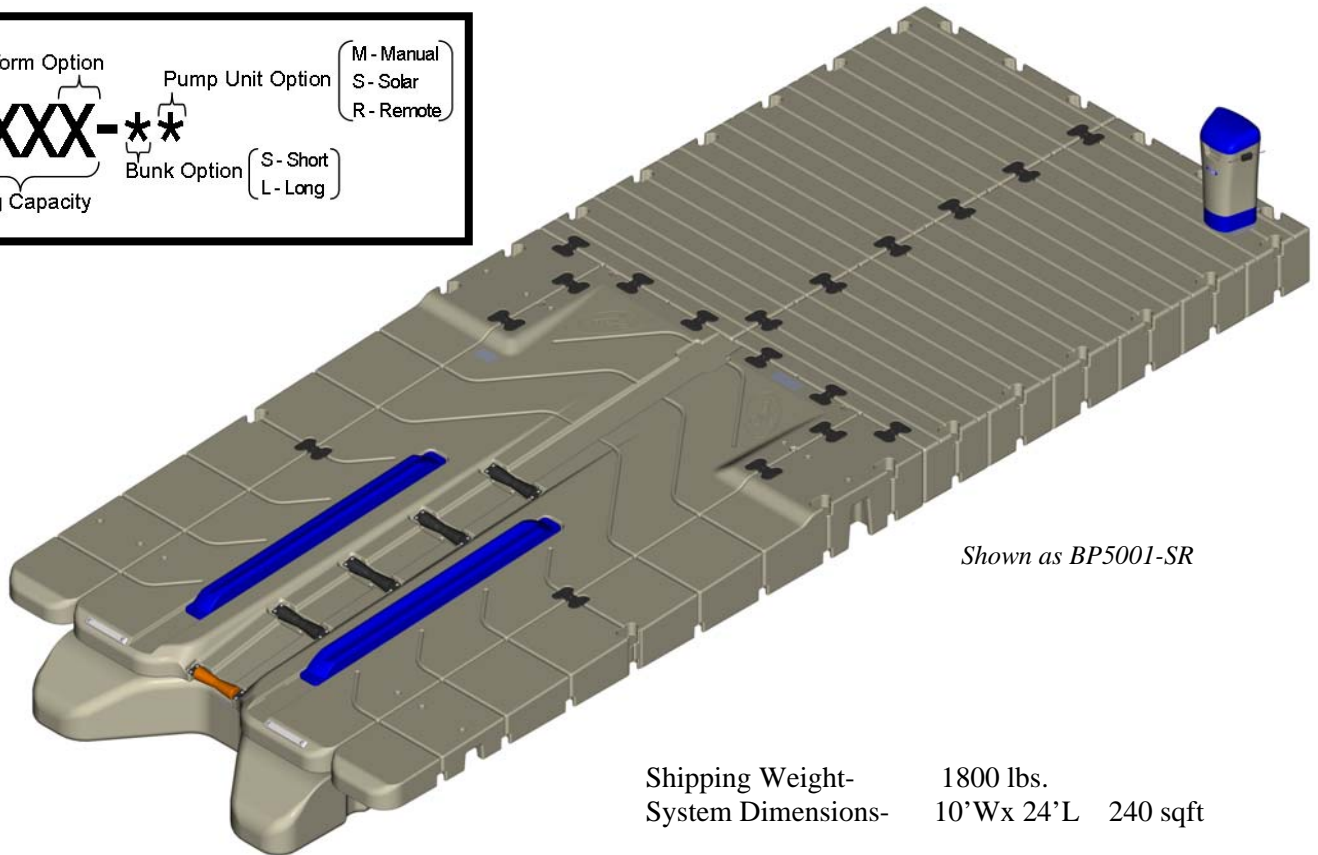

Shown as BP5001-SR

Shipping Weight- 1800 lbs.
System Dimensions- 10'Wx 24'L 240 sqft

- BP5001-*M EZ BOATPORT 5000 PKG 10'X24' (choice of bunk system) AIR-ASSIST
- BP5001-*S EZ BOATPORT 5000 PKG 10'X24' (choice of bunk system) SOLAR AIR-ASSIST
- BP5001-*R EZ BOATPORT 5000 PKG 10'X24' (choice of bunk system) REMOTE AIR-ASSIST

BOM

208015BL	the EZ Boat Port 80"x168"	1
208015EX	Extension Side for Boat Port	2
208015FT	Float Tank, Air-Assist	1
208104	Connector, Kit Boat Port Poly H-Connect	2
206010	Dock Section 60"x120"	2
301100	Coupler Set w/Composite Hardware	12
250050-BK	Keel Roller, Assembly w'HDW Black	3
600041 or 600042 or 600043	Choice of Air-Assist Pump, w/Hose Kit	1
208101 or 208102	Choice of Bunk System pair	1

BP5001-SM or BP5001-LM

BP5001-SS or BP5001-LS (Solar Kit)

BP5001-SR or BP5001-LR (Remote Kit)

Note: For watercraft in excess of 3000 lbs. the EZ BoatPort side extensions must be used in pairs to ensure proper weight and balance.

EZ Dock Inc. 878 Highway 60 • Monett, MO 65708 • 888-654-8168 • fax: 417-235-2232 • www.ez-dock.com